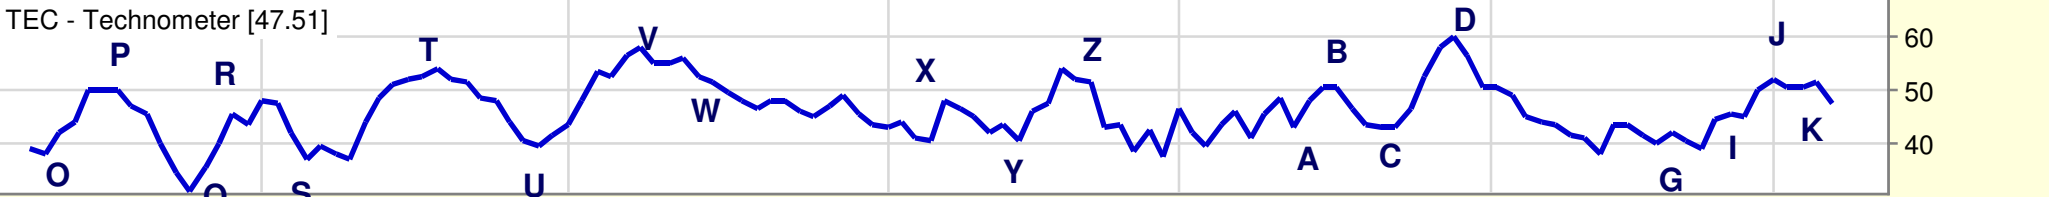

WYCKOFF WAVE

WYCKOFF WAVE

WYCKOFF WAVE [Price: 36,605.00] (-0.2%)