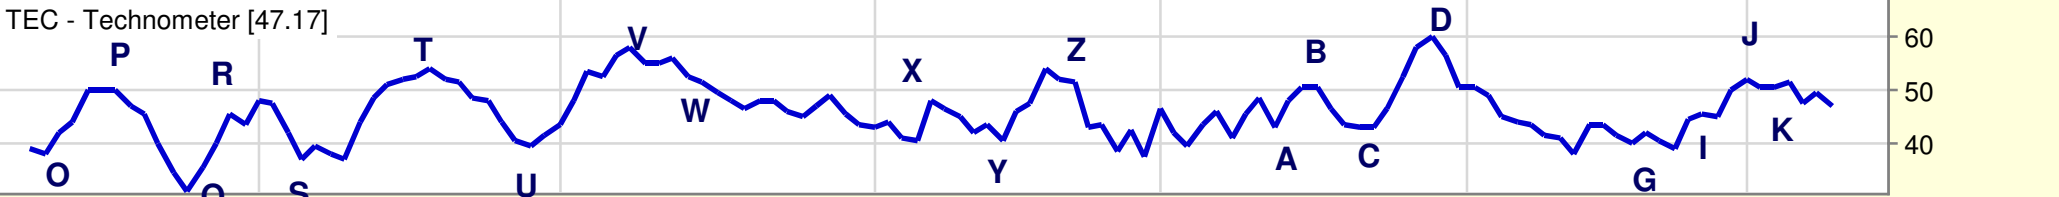

WYCKOFF WAVE

WYCKOFF WAVE

WYCKOFF WAVE [Price: 36,462.00] (-0.2%)