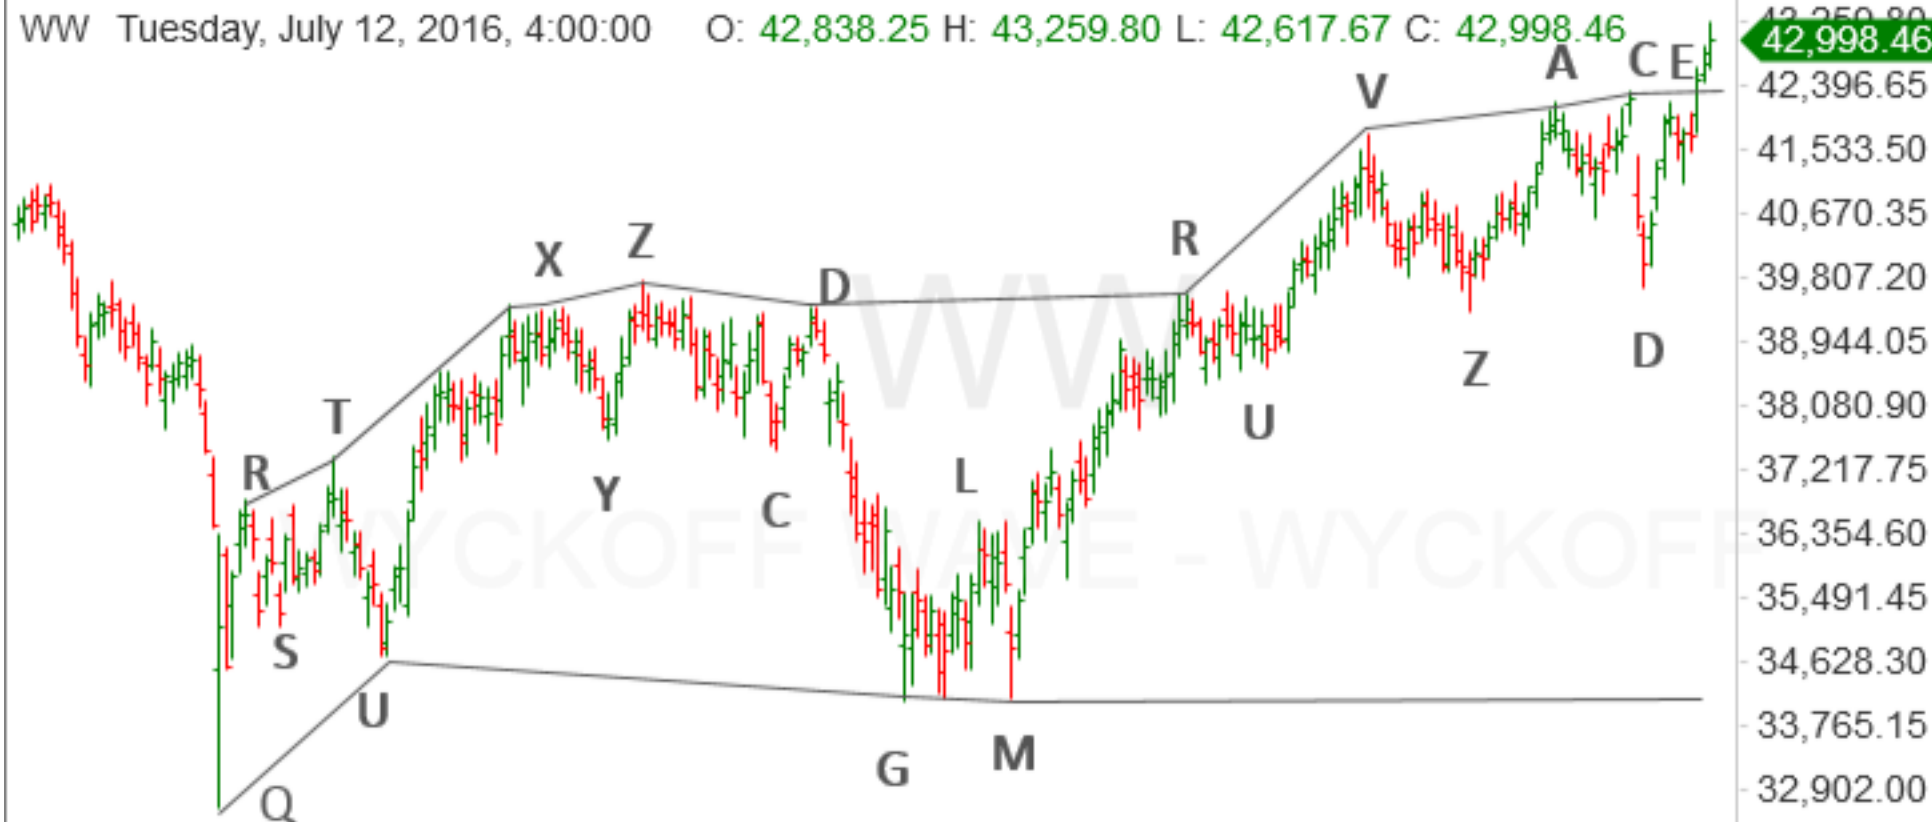

WW Tuesday, July 12, 2016, 4:00:00 O: 42,838.25 H: 43,259.80 L: 42,617.67 C: 42,998.46

42,350.00  
**42,998.46**  
 42,396.65  
 41,533.50  
 40,670.35  
 39,807.20  
 38,944.05  
 38,080.90  
 37,217.75  
 36,354.60  
 35,491.45  
 34,628.30  
 33,765.15  
 32,902.00

Colored Volume 12,631,024,364 - x

48,707,307,889  
 31,765,647,573  
**12,631,024,364**

OP OP: 70,012,757,671 - x

**70,012,757,671**  
 20,948,880,921

FORCE Force: 2,131,726,394 - x

3,586,624,646  
**2,131,726,394**  
 161,889,699

TEC Technometer New 51.93 - x

57.10  
**51.93**

July 14, 2015    October 13    December 15    March 7, 2016    May 9    June 22

WW Tuesday, July 12, 2016, 15:50:00 O: 43,011.26 H: 43,040.62 L: 42,969.81 C: 42,996.29