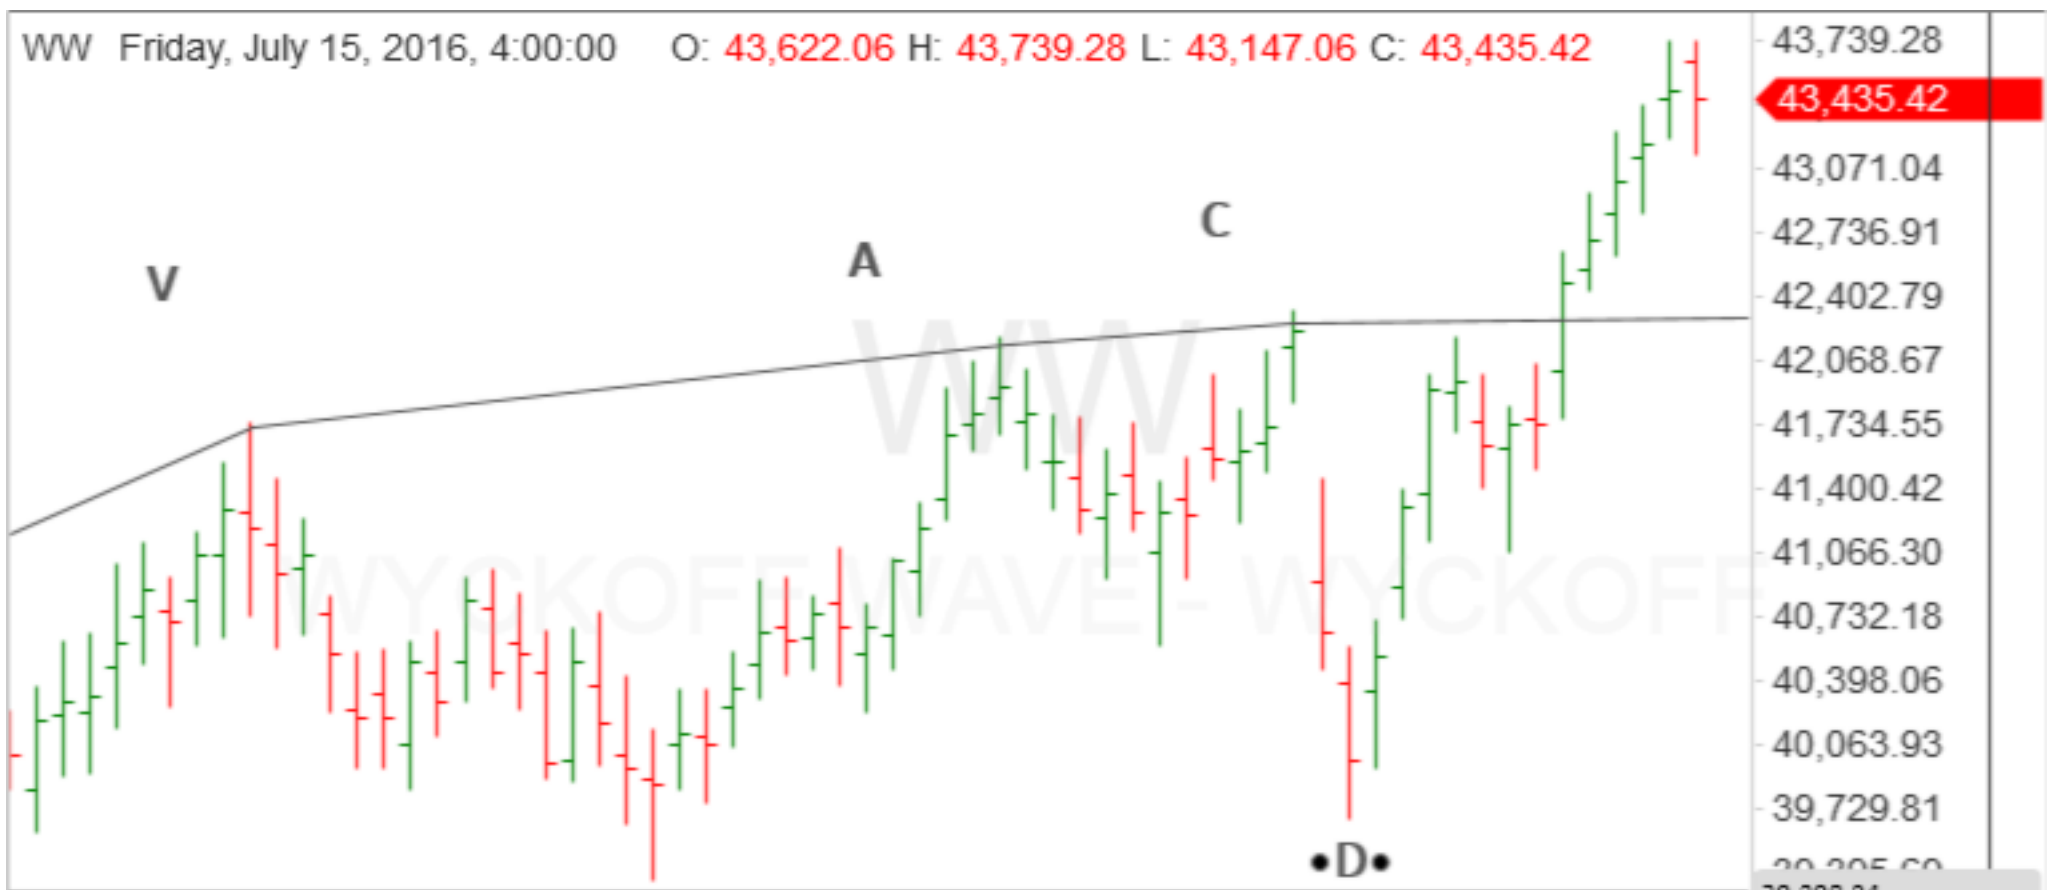

WW Friday, July 15, 2016, 4:00:00 O: 43,622.06 H: 43,739.28 L: 43,147.06 C: 43,435.42

April 18, 2016 May 6 May 18 June 1 June 13 June 24 Tuesday, July 26, 2016, 4:00:00

WW Friday, July 15, 2016, 4:00:00 O: 43,622.06 H: 43,737.88 L: 43,227.98 C: 43,435.42

Colored Volume 11,542,611,796 - x

OP OP: 65,077,638,451 - x

FORCE Force: 1,008,702,794 - x

TEC Technometer: 39.37 - x

July 16, 2015 October 15 December 17 March 9, 2016 May 11 June 28

WW Friday, July 15, 2016, 16:00:00 O: 43,434.43 H: 43,435.42 L: 43,434.43 C: 43,435.42

43,688.64
43,630.93
43,573.23
43,515.52
43,457.82
43,435.42
43,400.11
43,342.40
43,284.70
43,226.99
43,169.29
43,111.58
43,053.87
42,996.17
42,938.46
42,880.76
42,823.05
42,765.34
42,707.64

Colored Volume 64,924,467 - x