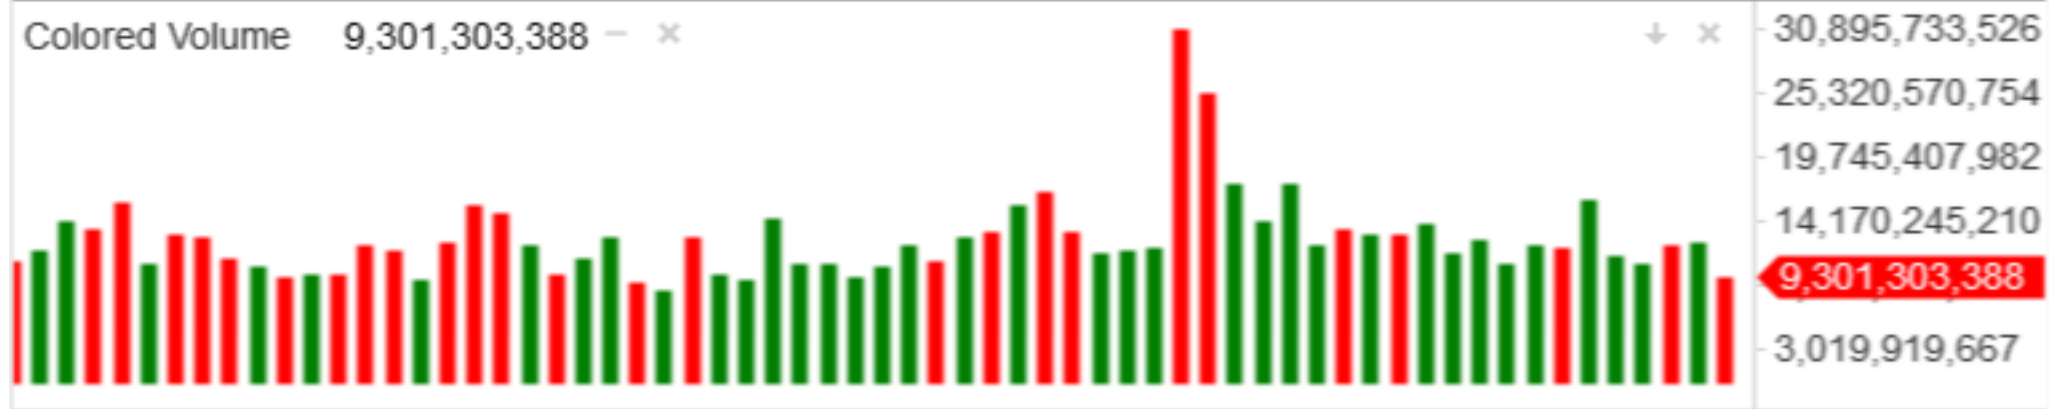

WW Monday, July 25, 2016, 4:00:00

O: 43,323.73 H: 43,420.30 L: 42,970.28 C: 43,234.82

Colored Volume 9,301,303,388 - \*

OP OP: 253,747,367 - \*

FORCE Force: 16,458,249 - \*

TEC Technometer: 44.24 - \*

April 26, 2016

May 16

May 27

June 10

June 23

July 7

July 19

WW Monday, July 25, 2016, 4:00:00 O: 43,323.73 H: 43,420.30 L: 42,970.28 C: 43,234.82

43,712.30  
**43,234.82**  
 42,439.41  
 41,166.52  
 39,893.63  
 38,620.74  
 37,347.85  
 36,074.97  
 34,802.08  
 33,529.19

Colored Volume 9,478,600,641 - x

48,708,966,644  
 39,919,384,897  
 31,129,803,149  
 22,340,221,402  
 13,550,639,655  
**9,478,600,641**  
 4,761,057,907

OP OP: 1,229,230,192 - x

**1,229,230,192**  
 290,951,218

FORCE Force: 18,011,775 - x

63,421,408  
 34,003,150  
**18,011,775**

TEC Technometer 45.73 - x

58.37  
**45.73**

July 28, 2015    October 26    December 29    March 21, 2016    May 18    July 6

WW Monday, July 25, 2016, 16:00:00 O: 43,222.89 H: 43,240.17 L: 43,205.64 C: 43,231.56