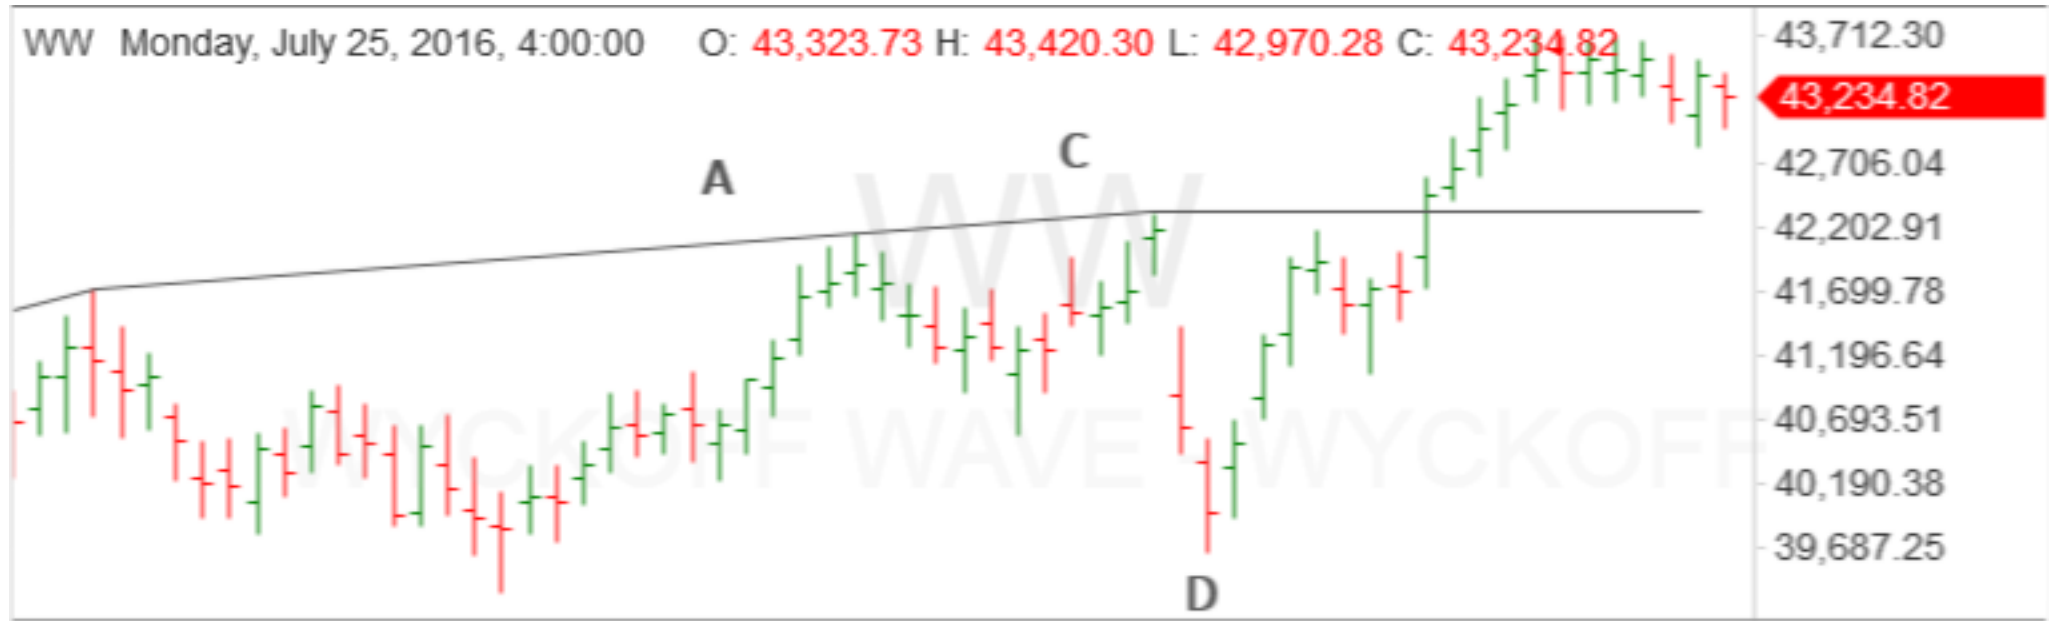

WW Monday, July 25, 2016, 4:00:00

O: 43,323.73 H: 43,420.30 L: 42,970.28 C: 43,234.82

Colored Volume 9,301,303,388 - \*

OP OP: 253,747,367 - \*

FORCE Force: 16,458,249 - \*

TEC Technometer: 44.24 - \*

April 26, 2016

May 16

May 27

June 10

June 23

July 7

July 19

WW Monday, July 25, 2016, 4:00:00 O: 43,323.73 H: 43,420.30 L: 42,970.28 C: 43,234.82

43,712.30  
**43,234.82**  
 42,439.41  
 41,166.52  
 39,893.63  
 38,620.74  
 37,347.85  
 36,074.97  
 34,802.08  
 33,529.19

Colored Volume 9,478,600,641 - x

48,708,966,644  
 39,919,384,897  
 31,129,803,149  
 22,340,221,402  
 13,550,639,655  
**9,478,600,641**  
 4,761,057,907

OP OP: 1,229,230,192 - x

**1,229,230,192**  
 290,951,218

FORCE Force: 18,011,775 - x

63,421,408  
 34,003,150  
**18,011,775**

TEC Technometer 45.73 - x

58.37  
**45.73**

July 28, 2015    October 26    December 29    March 21, 2016    May 18    July 6

WW Monday, July 25, 2016, 16:00:00 O: 43,222.89 H: 43,240.17 L: 43,205.64 C: 43,231.56