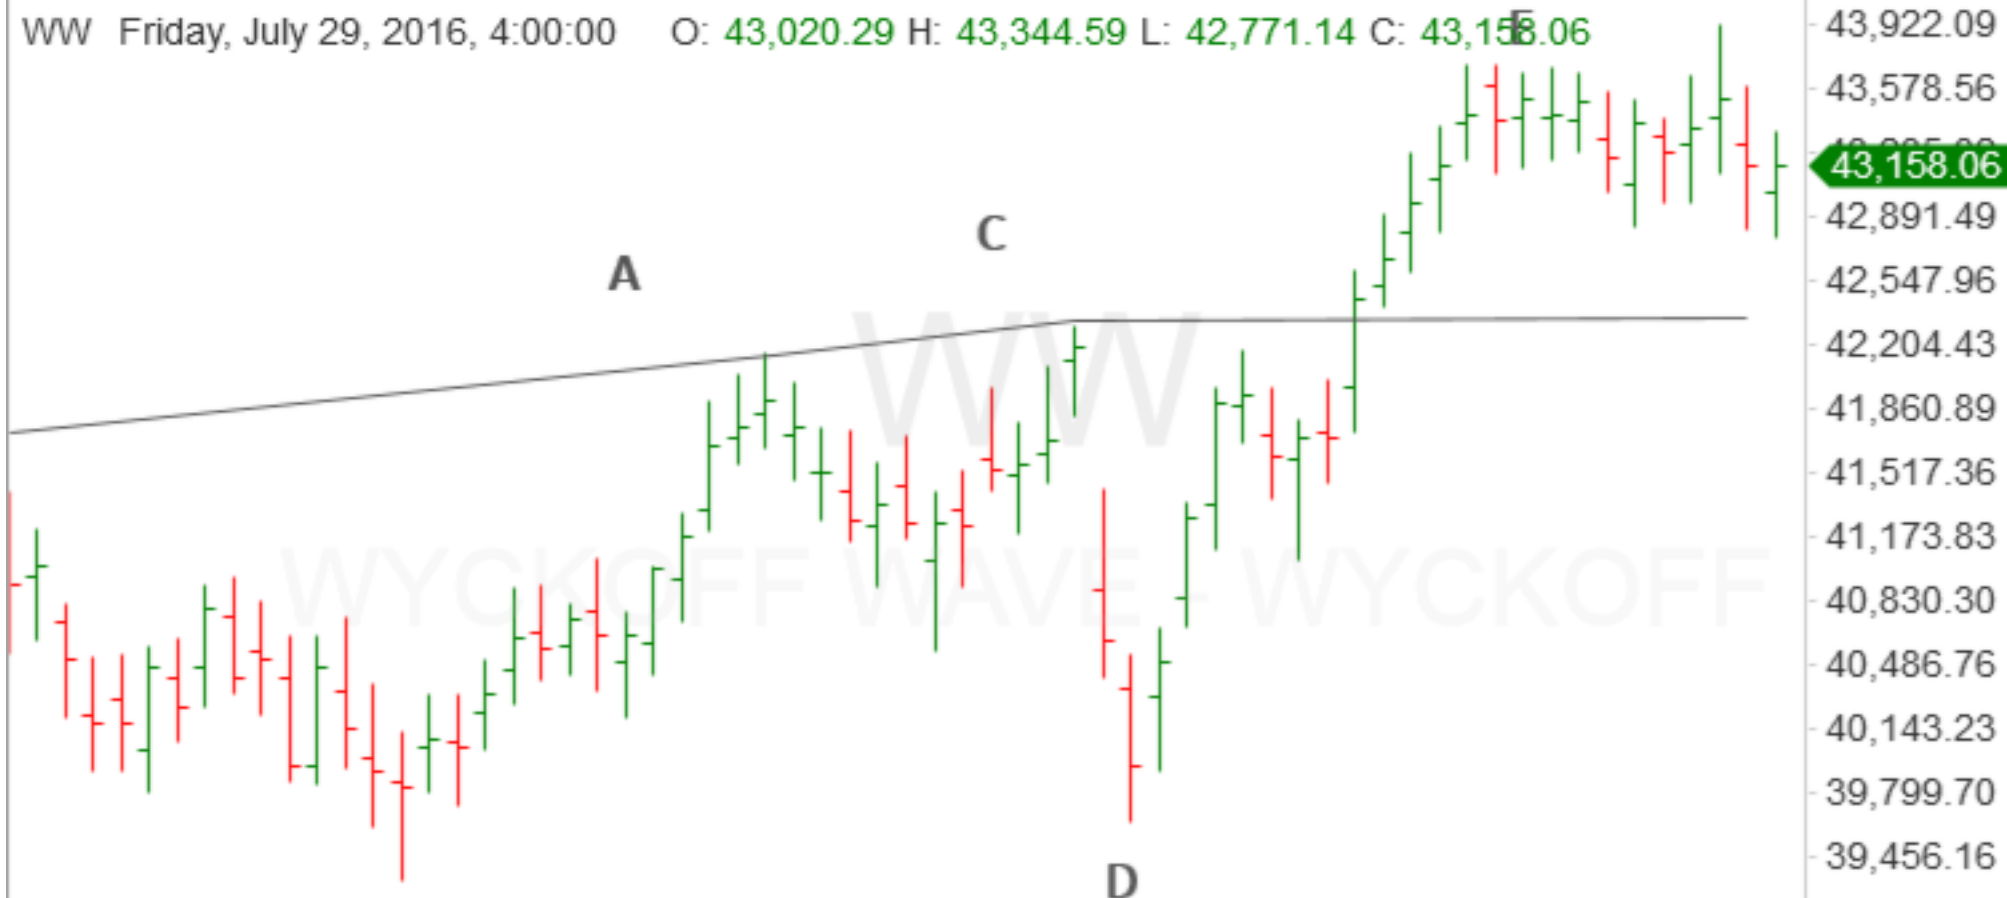

WW Friday, July 29, 2016, 4:00:00 O: 43,020.29 H: 43,344.59 L: 42,771.14 C: 43,158.06

Colored Volume 245,987,251 - x

WW Friday, July 29, 2016, 4:00:00 O: 43,020.29 H: 43,344.59 L: 42,771.14 C: 43,158.06

Colored Volume 246,535,034 - x

OP OP: 1,240,133,588 - x

FORCE Force: 26,706,012 - x

TEC Technometer 45.36 - x

July 30, 2015 October 23 December 28 March 16, 2016 May 16 July 1

WW Friday, July 29, 2016, 16:00:00 O: 43,157.77 H: 43,159.35 L: 43,157.07 C: 43,158.06

Colored Volume 14,184,677 - \*

July 12, 2016 July 14 July 18 July 20 July 21 July 25 July 27 July 29