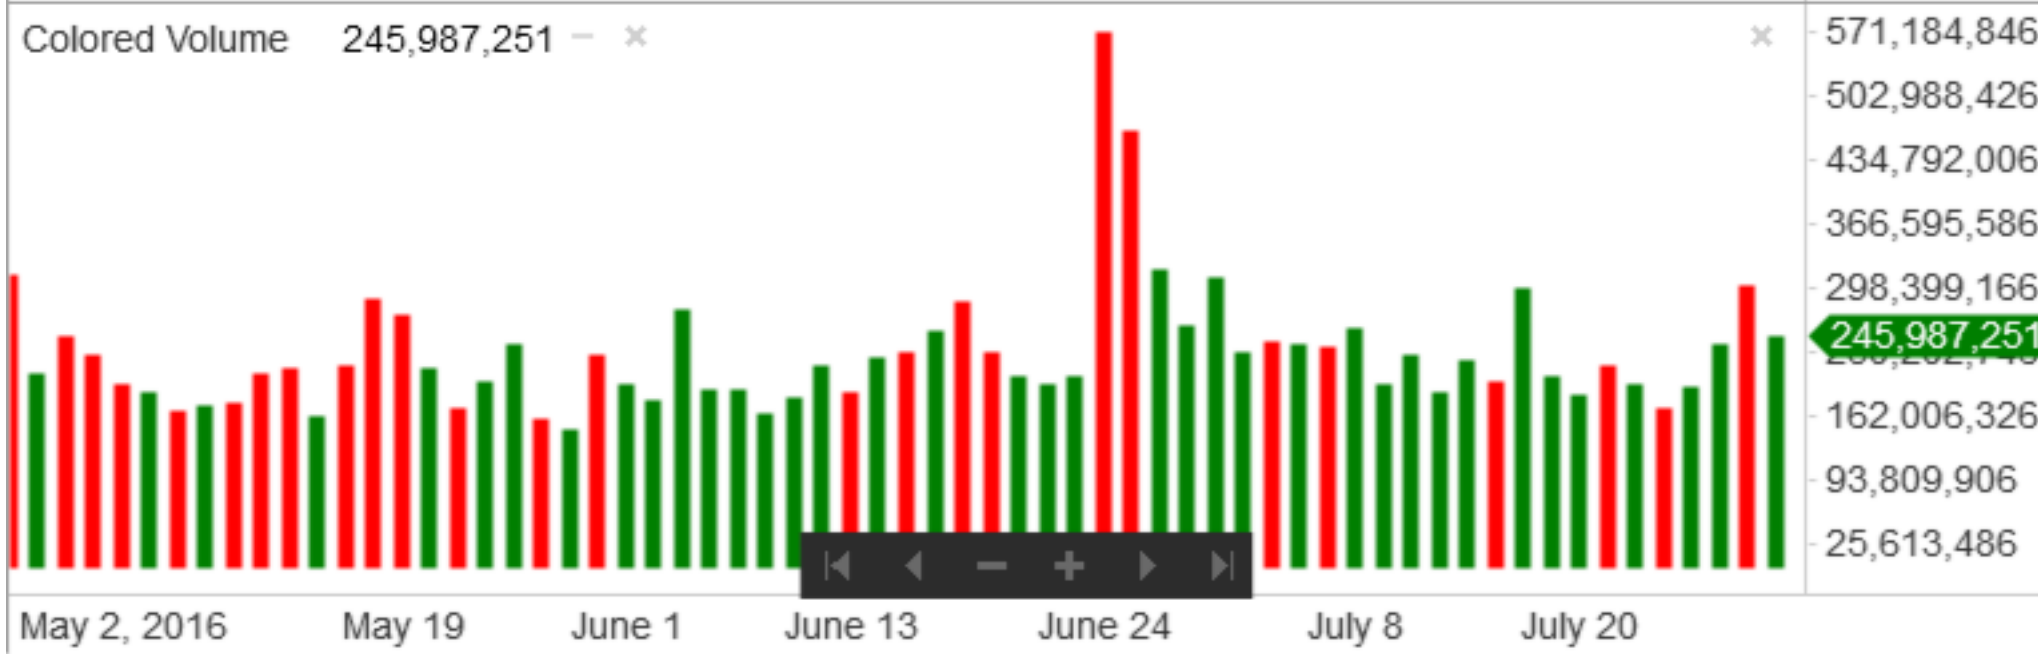

WW Friday, July 29, 2016, 4:00:00 O: 43,020.29 H: 43,344.59 L: 42,771.14 C: 43,158.06

Colored Volume 245,987,251 - x

WW Friday, July 29, 2016, 4:00:00 O: 43,020.29 H: 43,344.59 L: 42,771.14 C: 43,158.06

Colored Volume 246,535,034 - x

OP OP: 1,240,133,588 - x

FORCE Force: 26,706,012 - x

TEC Technometer 45.36 - x

July 30, 2015 October 23 December 28 March 16, 2016 May 16 July 1

WW Friday, July 29, 2016, 16:00:00 O: 43,157.77 H: 43,159.35 L: 43,157.07 C: 43,158.06

Colored Volume 14,184,677 - \*

July 12, 2016 July 14 July 18 July 20 July 21 July 25 July 27 July 29