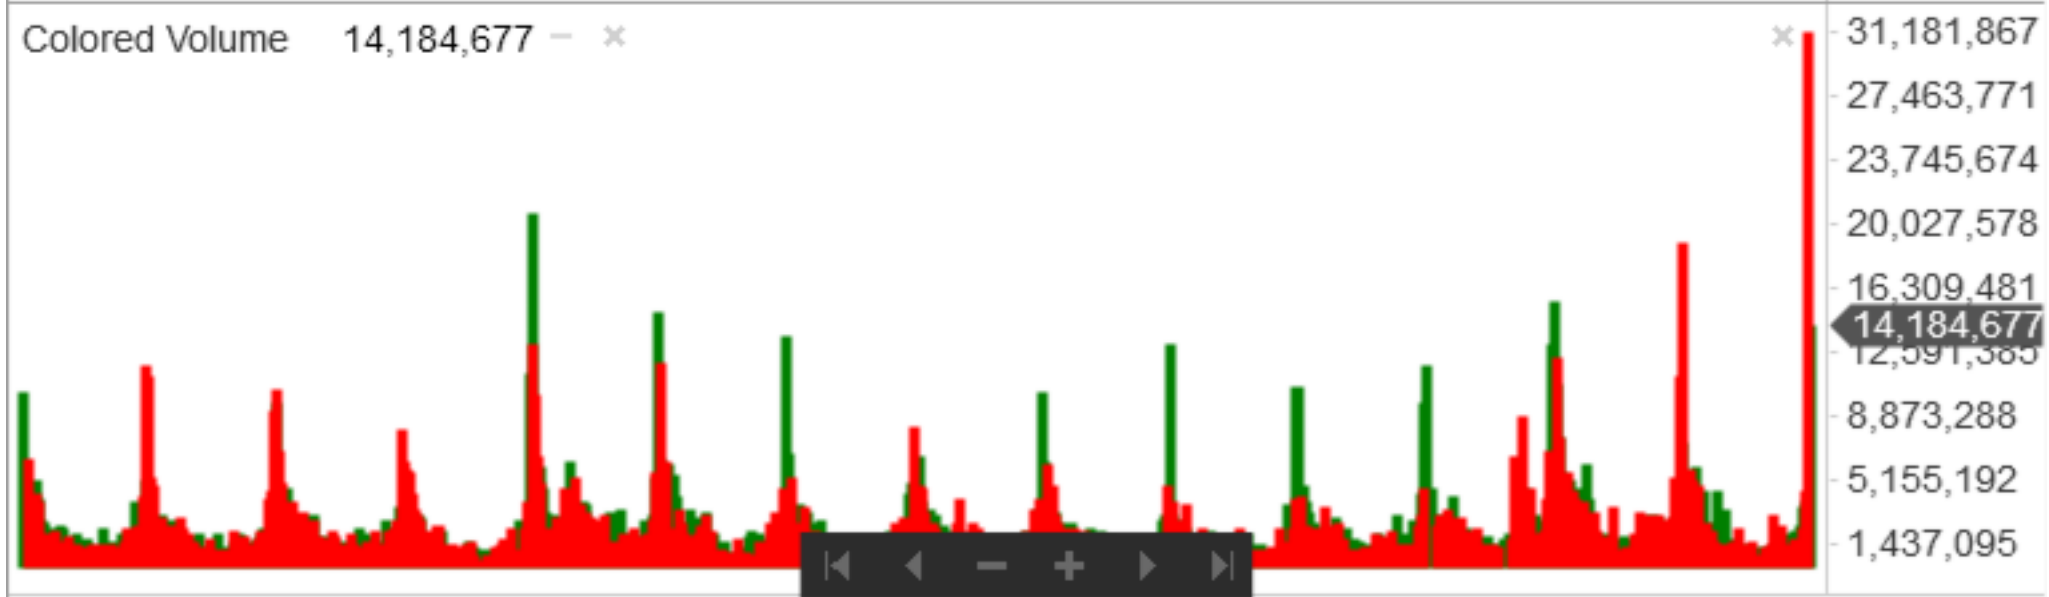

WW Friday, July 29, 2016, 4:00:00 O: 43,020.29 H: 43,344.59 L: 42,771.14 C: 43,158.06

Colored Volume 245,987,251 - x

WW Friday, July 29, 2016, 4:00:00 O: 43,020.29 H: 43,344.59 L: 42,771.14 C: 43,158.06

Colored Volume 246,535,034 - x

OP OP: 1,240,133,588 - x

FORCE Force: 26,706,012 - x

TEC Technometer 45.36 - x

July 30, 2015 October 23 December 28 March 16, 2016 May 16 July 1

WW Friday, July 29, 2016, 16:00:00 O: 43,157.77 H: 43,159.35 L: 43,157.07 C: 43,158.06

Colored Volume 14,184,677 - \*

July 12, 2016 July 14 July 18 July 20 July 21 July 25 July 27 July 29