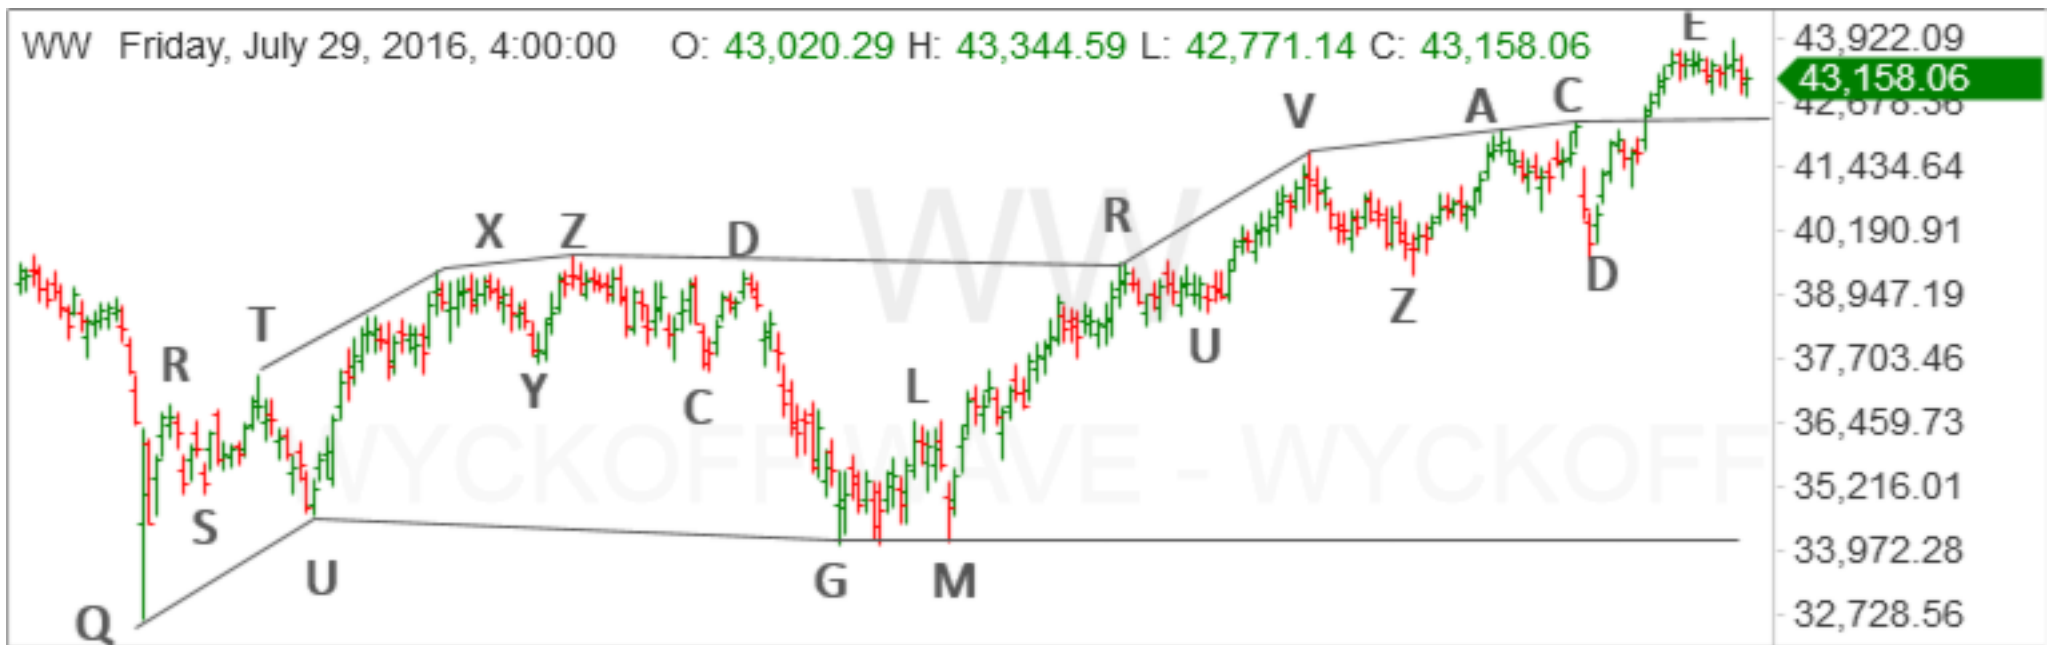

WW Friday, July 29, 2016, 4:00:00 O: 43,020.29 H: 43,344.59 L: 42,771.14 C: 43,158.06

Colored Volume 245,987,251 - x

WW Friday, July 29, 2016, 4:00:00 O: 43,020.29 H: 43,344.59 L: 42,771.14 C: 43,158.06

Colored Volume 246,535,034 - x

OP OP: 1,240,133,588 - x

FORCE Force: 26,706,012 - x

TEC Technometer 45.36 - x

July 30, 2015 October 23 December 28 March 16, 2016 May 16 July 1

WW Friday, July 29, 2016, 16:00:00 O: 43,157.77 H: 43,159.35 L: 43,157.07 C: 43,158.06

Colored Volume 14,184,677 - \*

July 12, 2016 July 14 July 18 July 20 July 21 July 25 July 27 July 29