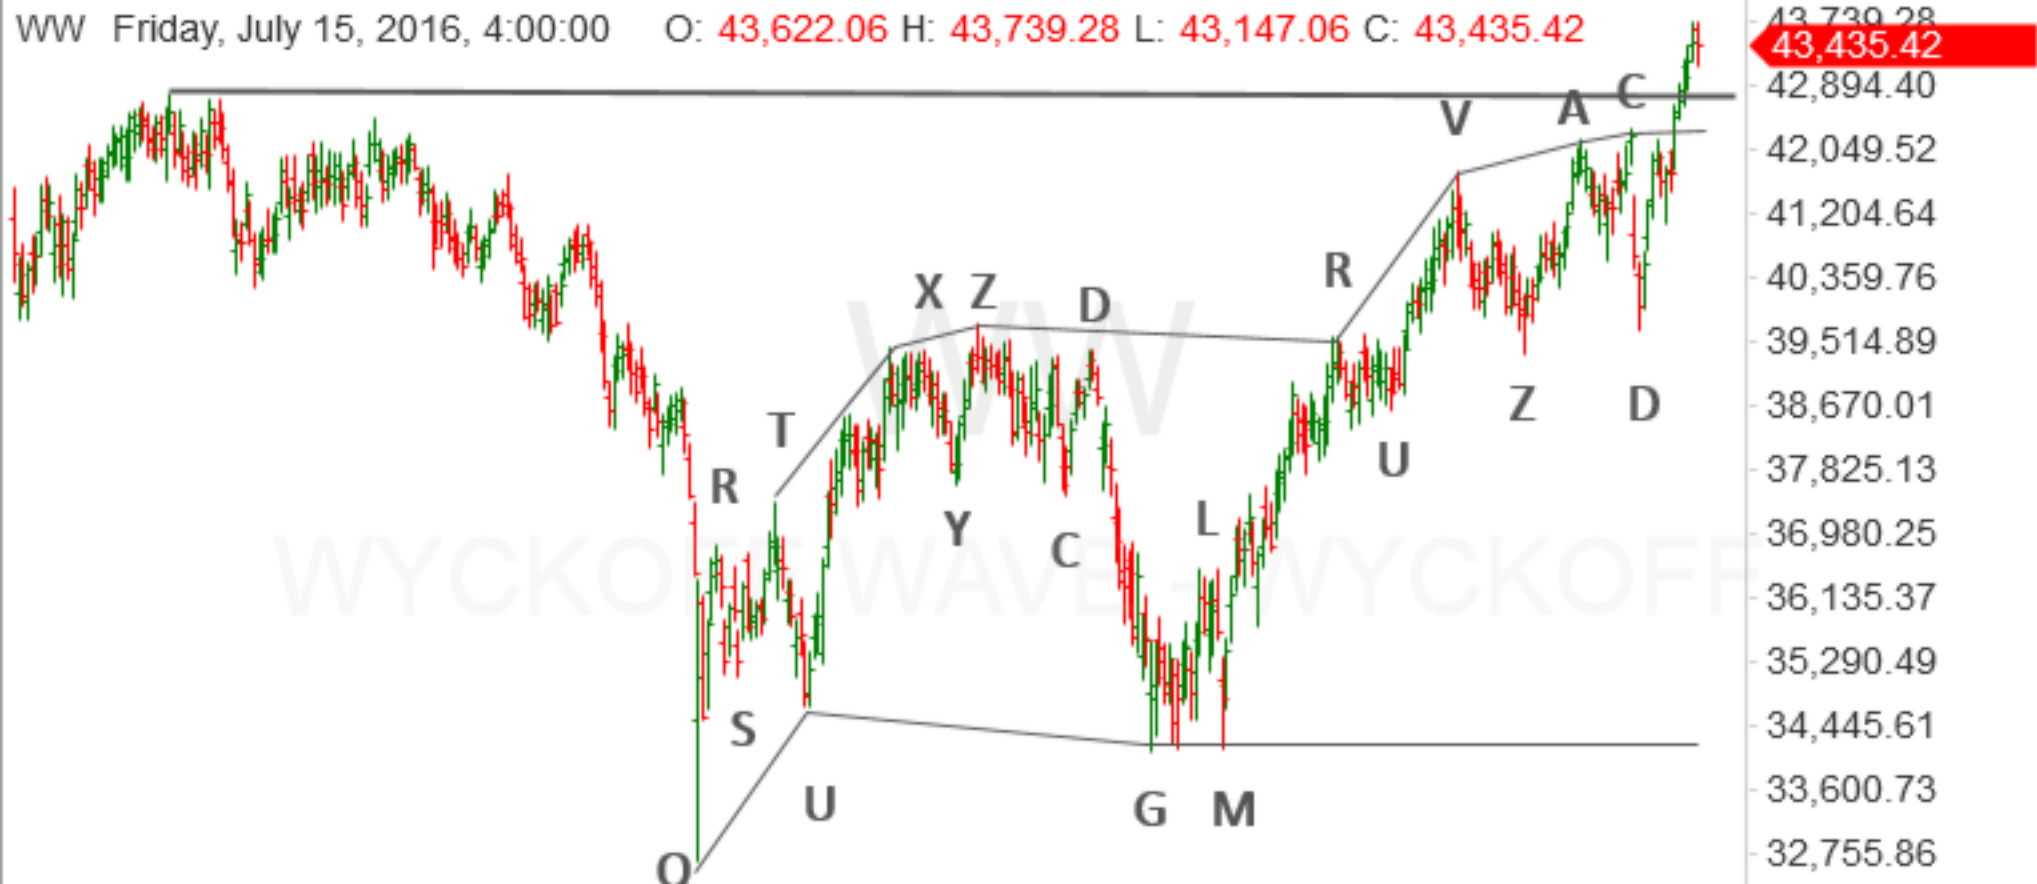

WW Friday, July 15, 2016, 4:00:00 O: 43,622.06 H: 43,739.28 L: 43,147.06 C: 43,435.42

January 14, 2015      June 5      August 20      November 20      March 23, 2016      June 27