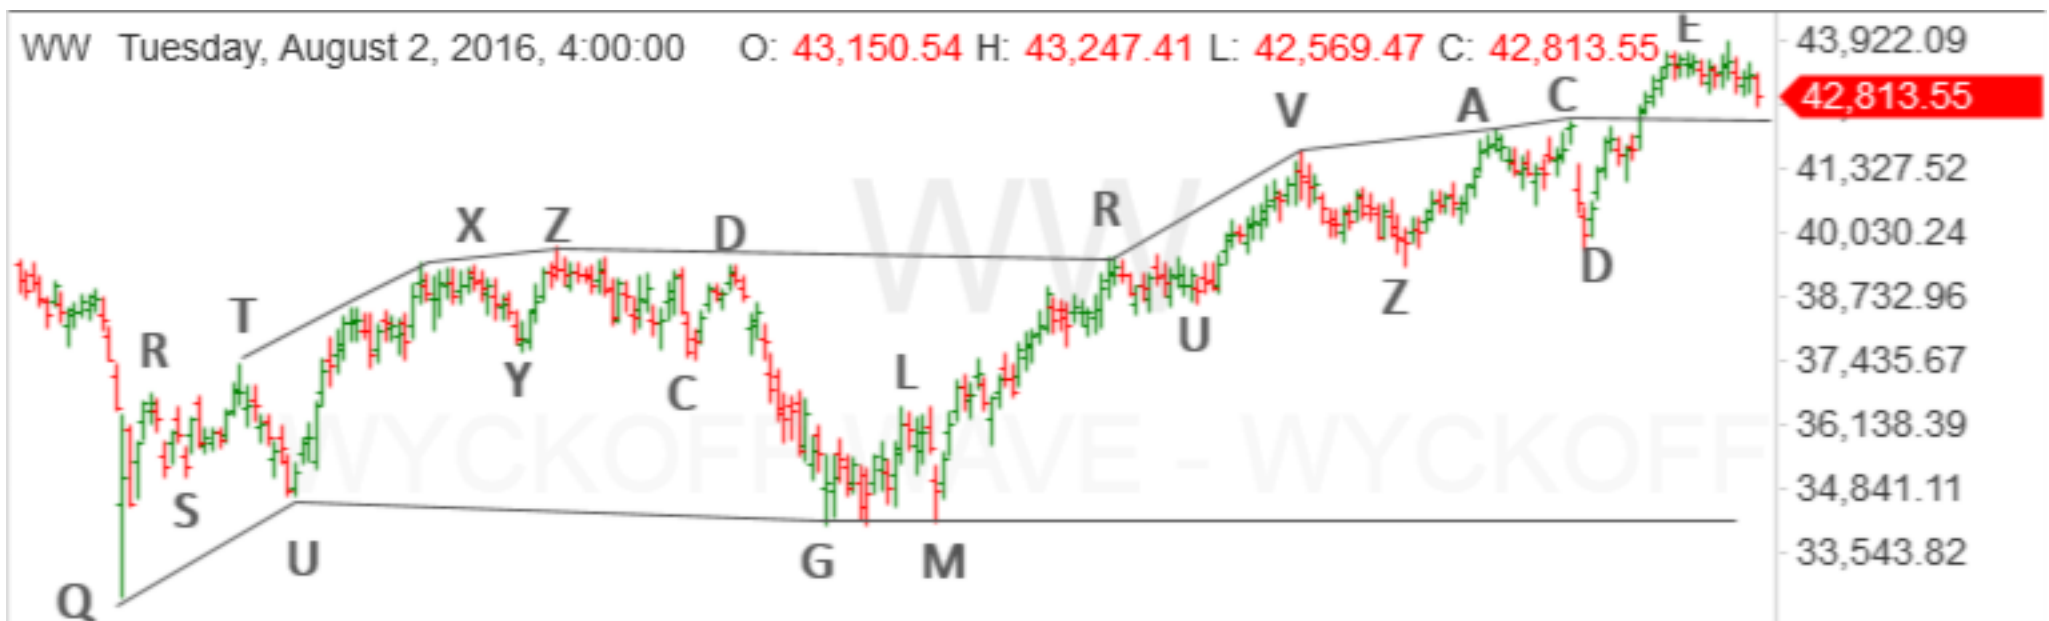

WW Tuesday, August 2, 2016, 4:00:00 O: 43,150.54 H: 43,247.41 L: 42,569.47 C: 42,813.55

May 3, 2016 May 20 June 2 June 15 June 28 July 12 July 25

WW Tuesday, August 2, 2016, 4:00:00 O: 43,150.54 H: 43,247.41 L: 42,569.47 C: 42,813.55

43,922.09
42,813.55
 41,327.52
 40,030.24
 38,732.96
 37,435.67
 36,138.39
 34,841.11
 33,543.82

Colored Volume 245,545,966 - x

648,021,732
 462,882,511
245,545,966
 92,604,068

OP OP: 1,149,596,100 - x

1,979,447,999
1,149,596,100
 754,547,682
 235,977,974
 -282,591,733

FORCE Force: 18,280,594 - x

72,034,336
 37,699,675
18,280,594
 -3,365,015

TEC Technometer: 38.98 - x

56.22
 42.04
38.98

August 4, 2015 November 3 January 20, 2016 March 28 May 18 July 5

WW Tuesday, August 2, 2016, 16:00:00 O: 30,818.78 H: 30,818.78 L: 30,818.78 C: 30,818.78