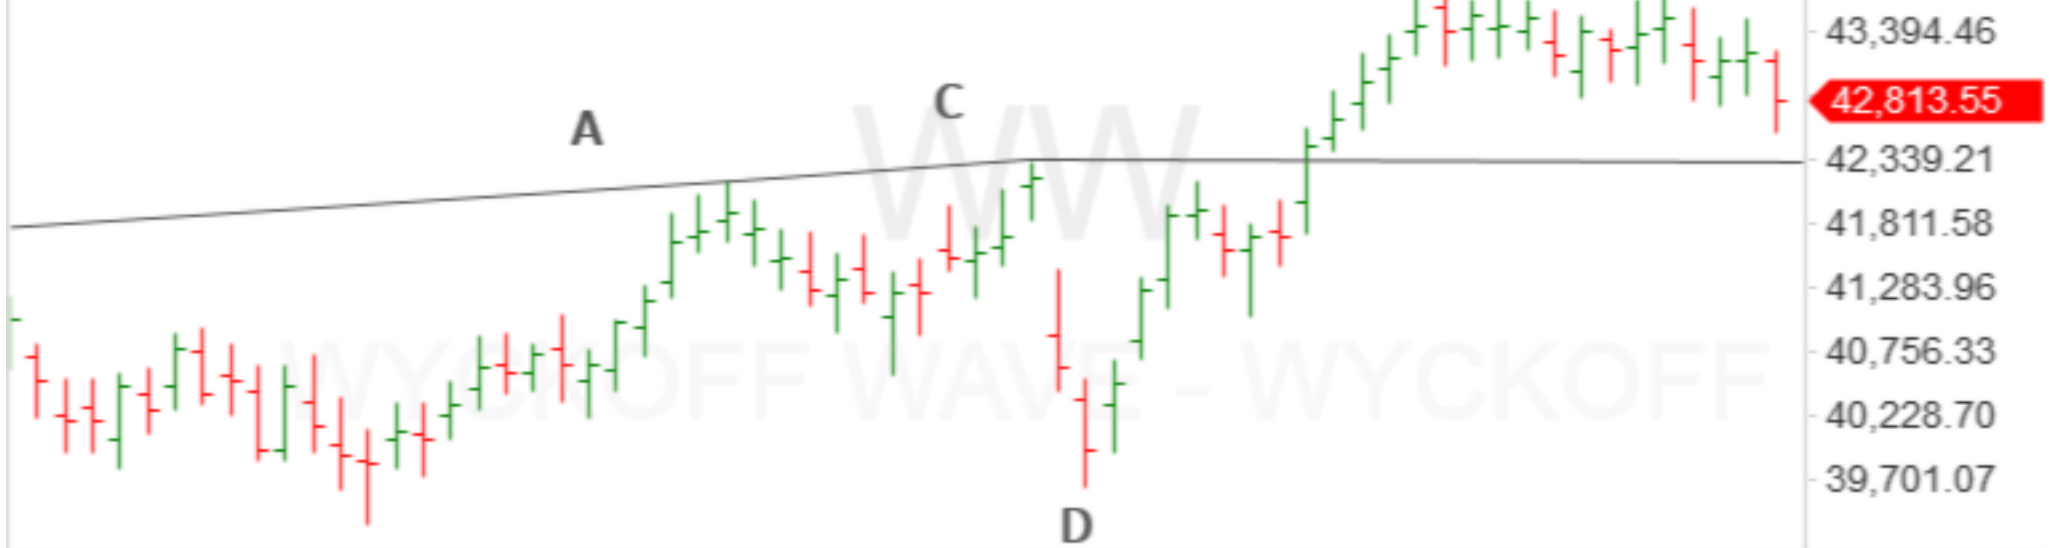

WW Tuesday, August 2, 2016, 4:00:00 O: 43,150.54 H: 43,247.41 L: 42,569.47 C: 42,813.55

May 3, 2016 May 20 June 2 June 15 June 28 July 12 July 25

WW Tuesday, August 2, 2016, 4:00:00 O: 43,150.54 H: 43,247.41 L: 42,569.47 C: 42,813.55

43,922.09
42,813.55
 41,327.52
 40,030.24
 38,732.96
 37,435.67
 36,138.39
 34,841.11
 33,543.82

Colored Volume 245,545,966 - x

648,021,732
 462,882,511
245,545,966
 92,604,068

OP OP: 1,149,596,100 - x

1,979,447,999
1,149,596,100
 754,547,682
 235,977,974
 -282,591,733

FORCE Force: 18,280,594 - x

72,034,336
 37,699,675
18,280,594
 -3,365,015

TEC Technometer: 38.98 - x

56.22
 42.04
38.98

August 4, 2015 November 3 January 20, 2016 March 28 May 18 July 5

WW Tuesday, August 2, 2016, 16:00:00 O: 30,818.78 H: 30,818.78 L: 30,818.78 C: 30,818.78