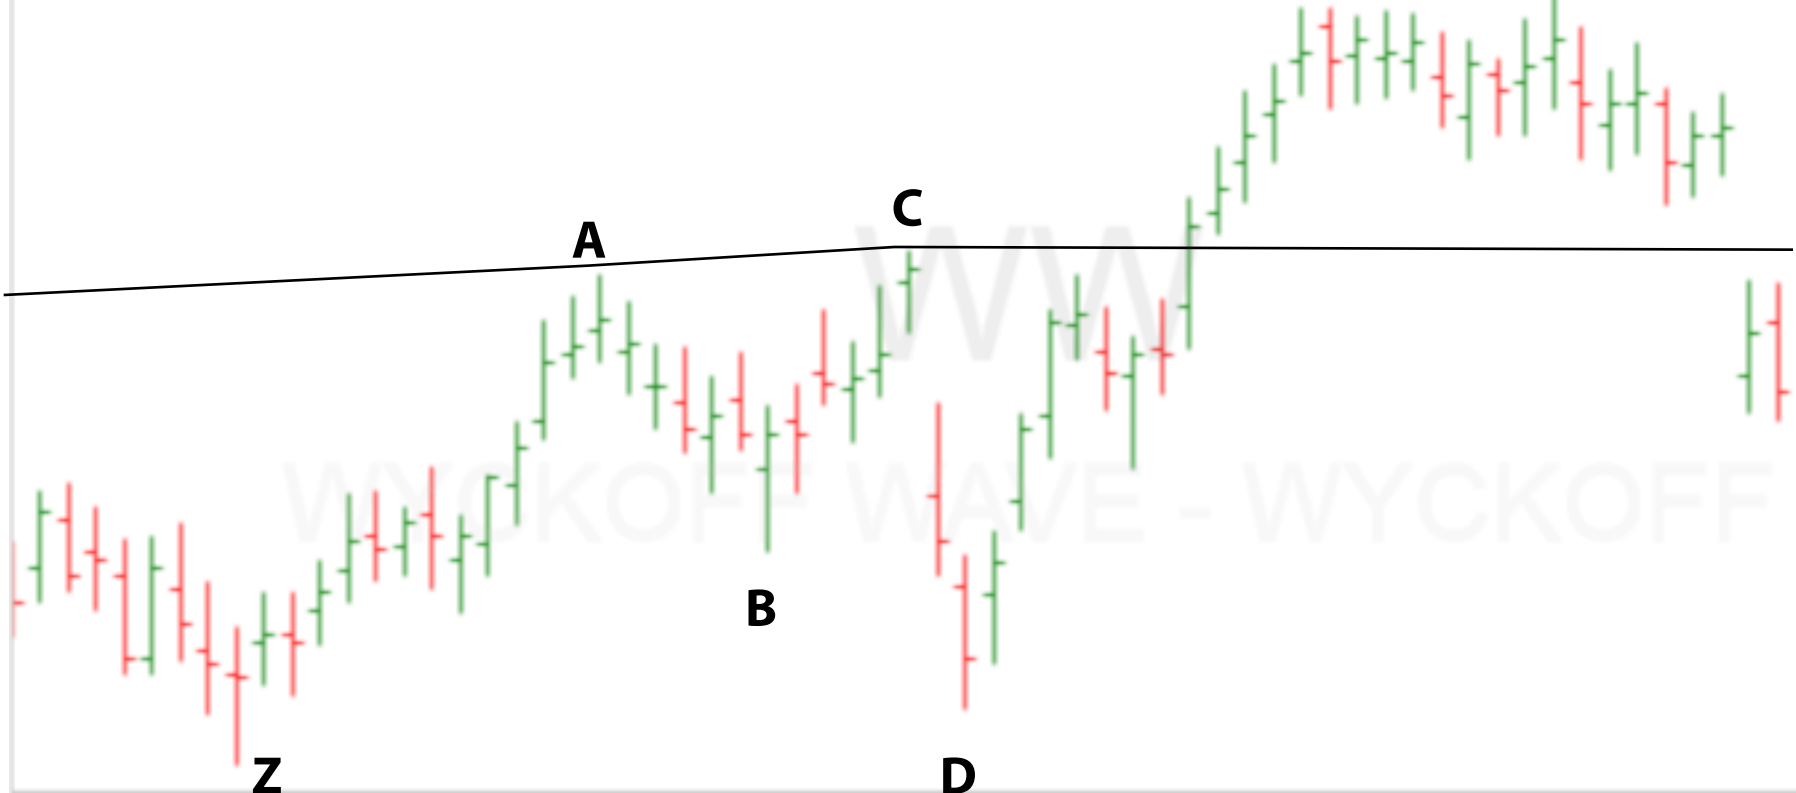

WW Monday, August 8, 2016, 4:00:00

O: 41,891.46 H: 42,117.59 L: 41,324.02 C: 41,491.32

43,922.09  
 43,552.04  
 43,182.00  
 42,811.95  
 42,441.90  
 42,071.85  
 41,701.81  
**41,491.32**  
 41,331.76  
 40,961.71  
 40,591.67  
 40,221.62  
 39,851.57  
 39,481.53

Colored Volume 213,063,047 - x

571,184,846  
 388,418,440  
**213,063,047**  
 22,885,629

OP OP: 299,779,362 - x

357,182,304  
**299,779,362**  
 223,558,262  
 89,934,221

FORCE Force: 22,611,783 - x

22,611,783

TEC Technometer: 46.88 - x

46.88

May 10, 2016    May 31    June 10    June 23    July 7    July 19    August 1

WW Monday, August 8, 2016, 4:00:00 O: 41,891.46 H: 42,117.59 L: 41,322.44 C: 41,491.32

43,922.09  
 43,061.35  
 42,200.62  
**41,491.32**  
 40,479.14  
 39,618.40  
 38,757.67  
 37,896.93  
 37,036.19  
 36,175.45  
 35,314.72  
 34,453.98  
 33,593.24  
 32,732.50