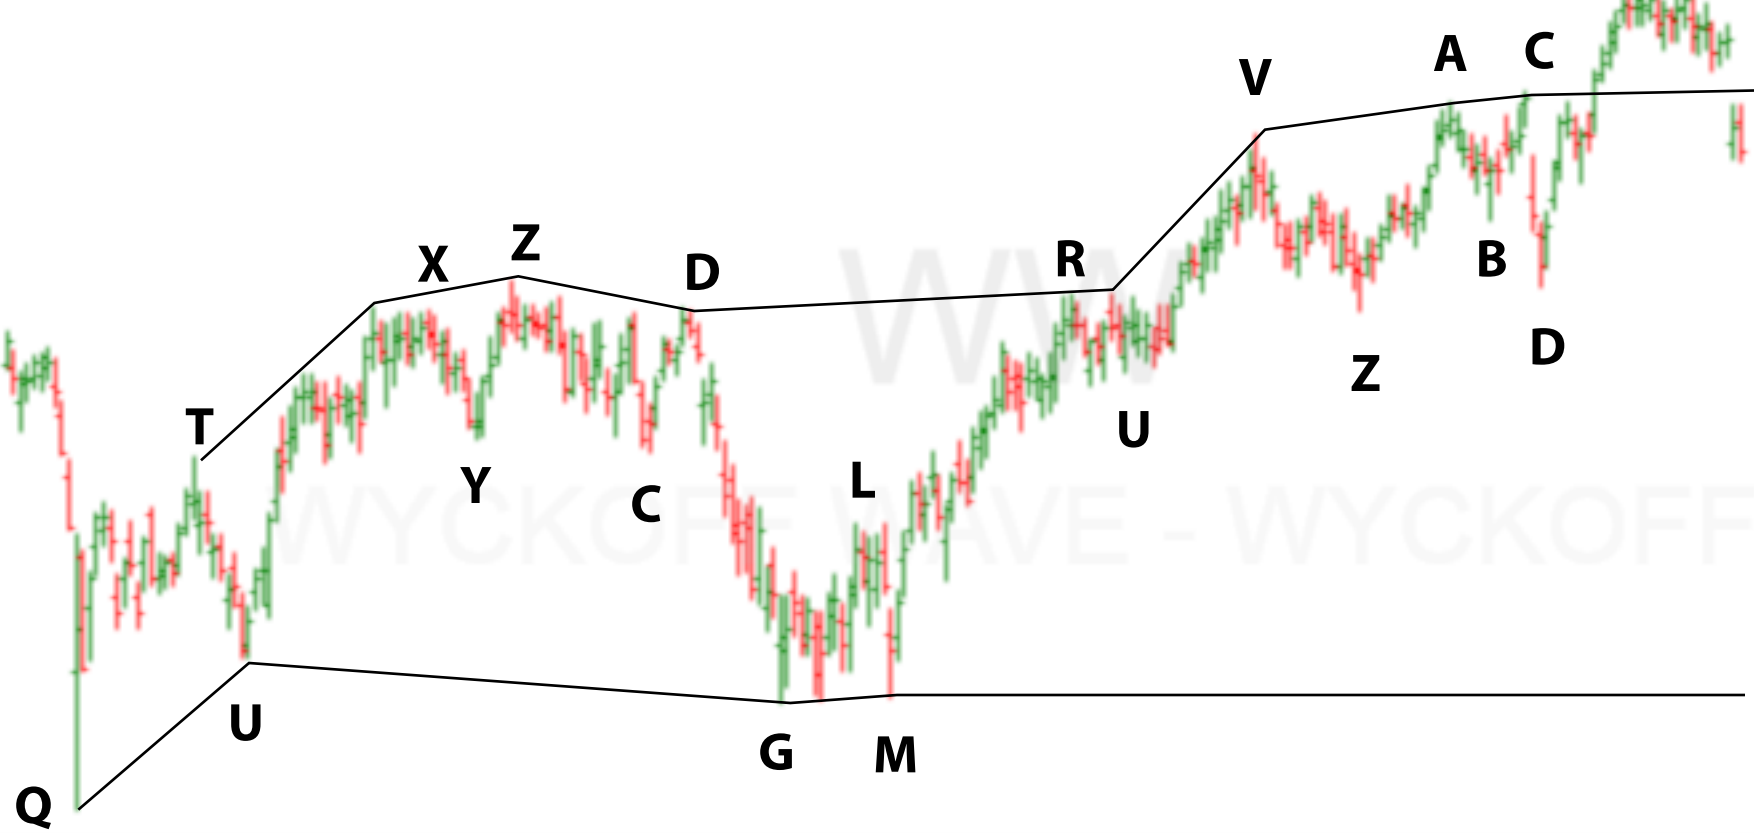

WW Monday, August 8, 2016, 4:00:00

O: 41,891.46 H: 42,117.59 L: 41,324.02 C: 41,491.32

43,922.09  
 43,552.04  
 43,182.00  
 42,811.95  
 42,441.90  
 42,071.85  
 41,701.81  
**41,491.32**  
 41,331.76  
 40,961.71  
 40,591.67  
 40,221.62  
 39,851.57  
 39,481.53

Colored Volume 213,063,047 - x

571,184,846  
 388,418,440  
**213,063,047**  
 22,885,629

OP OP: 299,779,362 - x

357,182,304  
**299,779,362**  
 223,558,262  
 89,934,221

FORCE Force: 22,611,783 - x

22,611,783

TEC Technometer: 46.88 - x

46.88

May 10, 2016    May 31    June 10    June 23    July 7    July 19    August 1

WW Monday, August 8, 2016, 4:00:00 O: 41,891.46 H: 42,117.59 L: 41,322.44 C: 41,491.32

43,922.09  
 43,061.35  
 42,200.62  
**41,491.32**  
 40,479.14  
 39,618.40  
 38,757.67  
 37,896.93  
 37,036.19  
 36,175.45  
 35,314.72  
 34,453.98  
 33,593.24  
 32,732.50