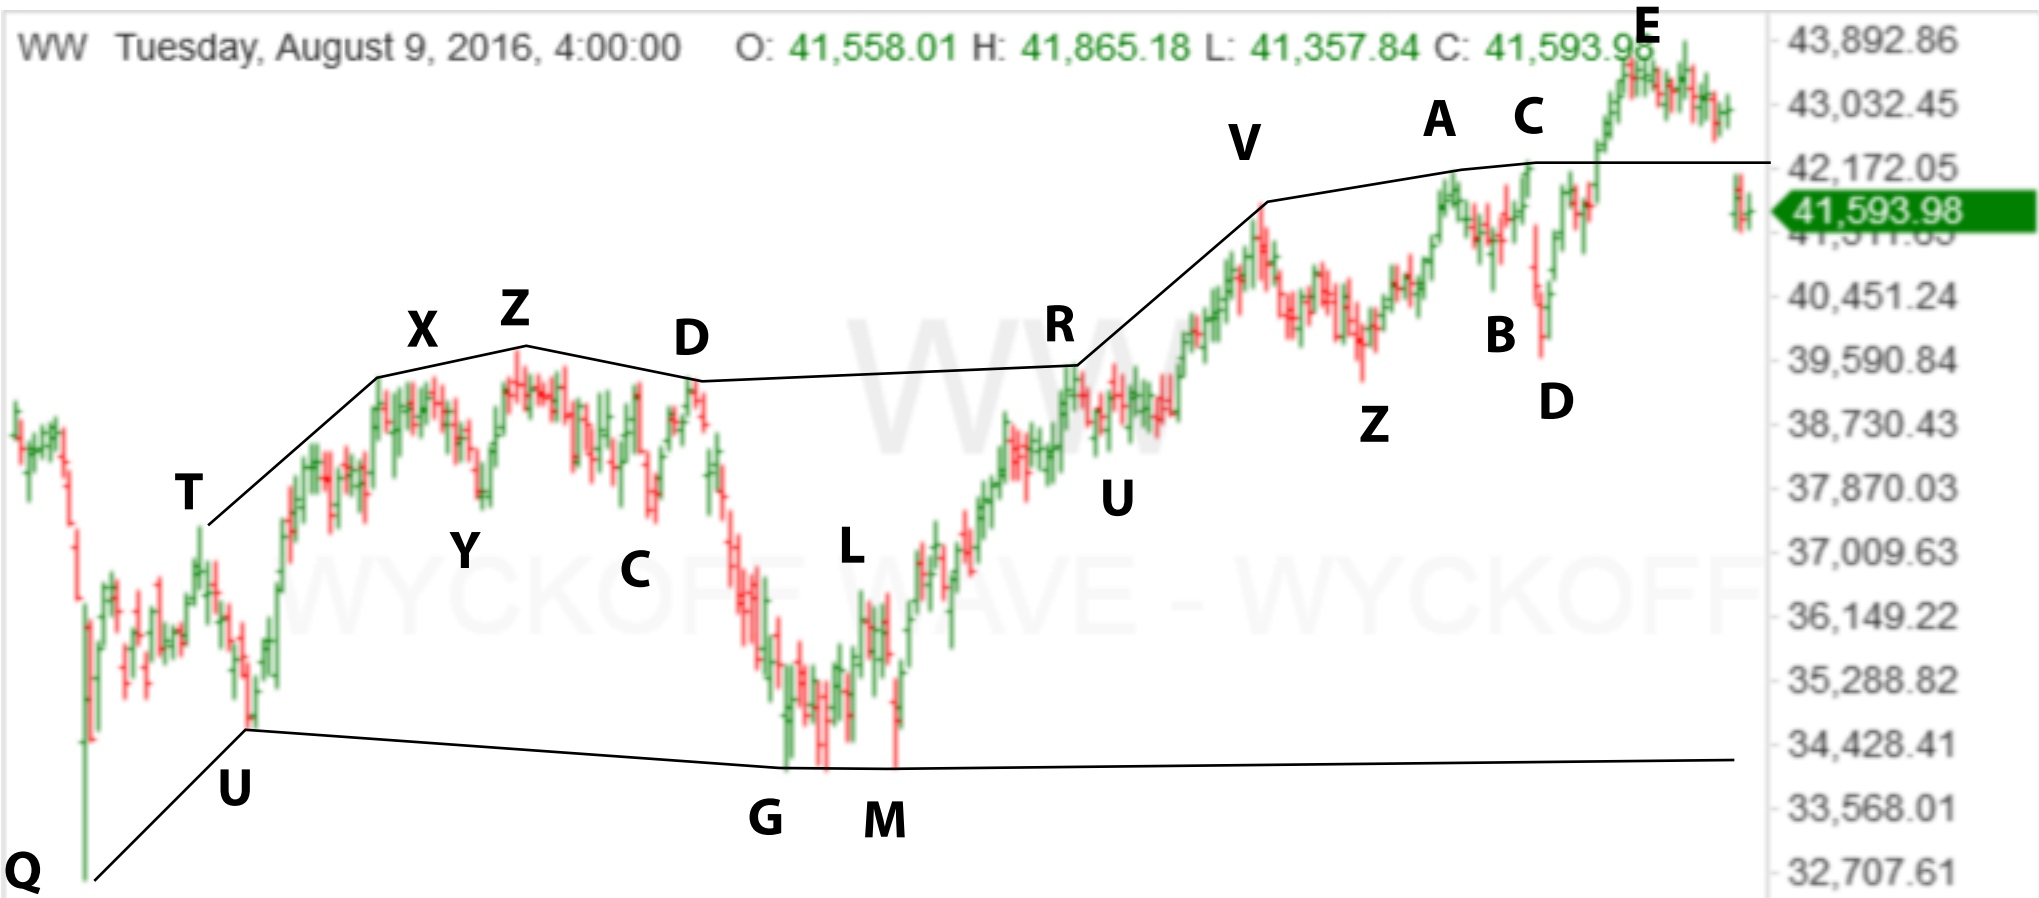

WW Tuesday, August 9, 2016, 4:00:00 O: 41,558.01 H: 41,865.18 L: 41,357.84 C: 41,593.98

43,892.86
 43,543.04
 43,193.22
 42,843.39
 42,493.57
 42,143.75
 41,793.93
41,593.98
 41,444.11
 41,094.29
 40,744.47
 40,394.64
 40,044.82
 39,695.00
 39,345.18

Colored Volume 162,534,295 - x

571,263,301
162,534,295

OP OP: 389,824,202 - x

389,824,202
 136,064,487

FORCE Force: 17,961,684 - x

45,592,759
17,961,684

TEC Technometer: 46.46 - x

53.95
46.46

May 10, 2016 May 31 June 10 June 23 July 7 July 19 August 1

WW Tuesday, August 9, 2016, 4:00:00 O: 41,558.01 H: 41,865.18 L: 41,357.84 C: 41,593.98

August 11, 2015 November 16 February 4, 2016 April 12 May 25 July 13