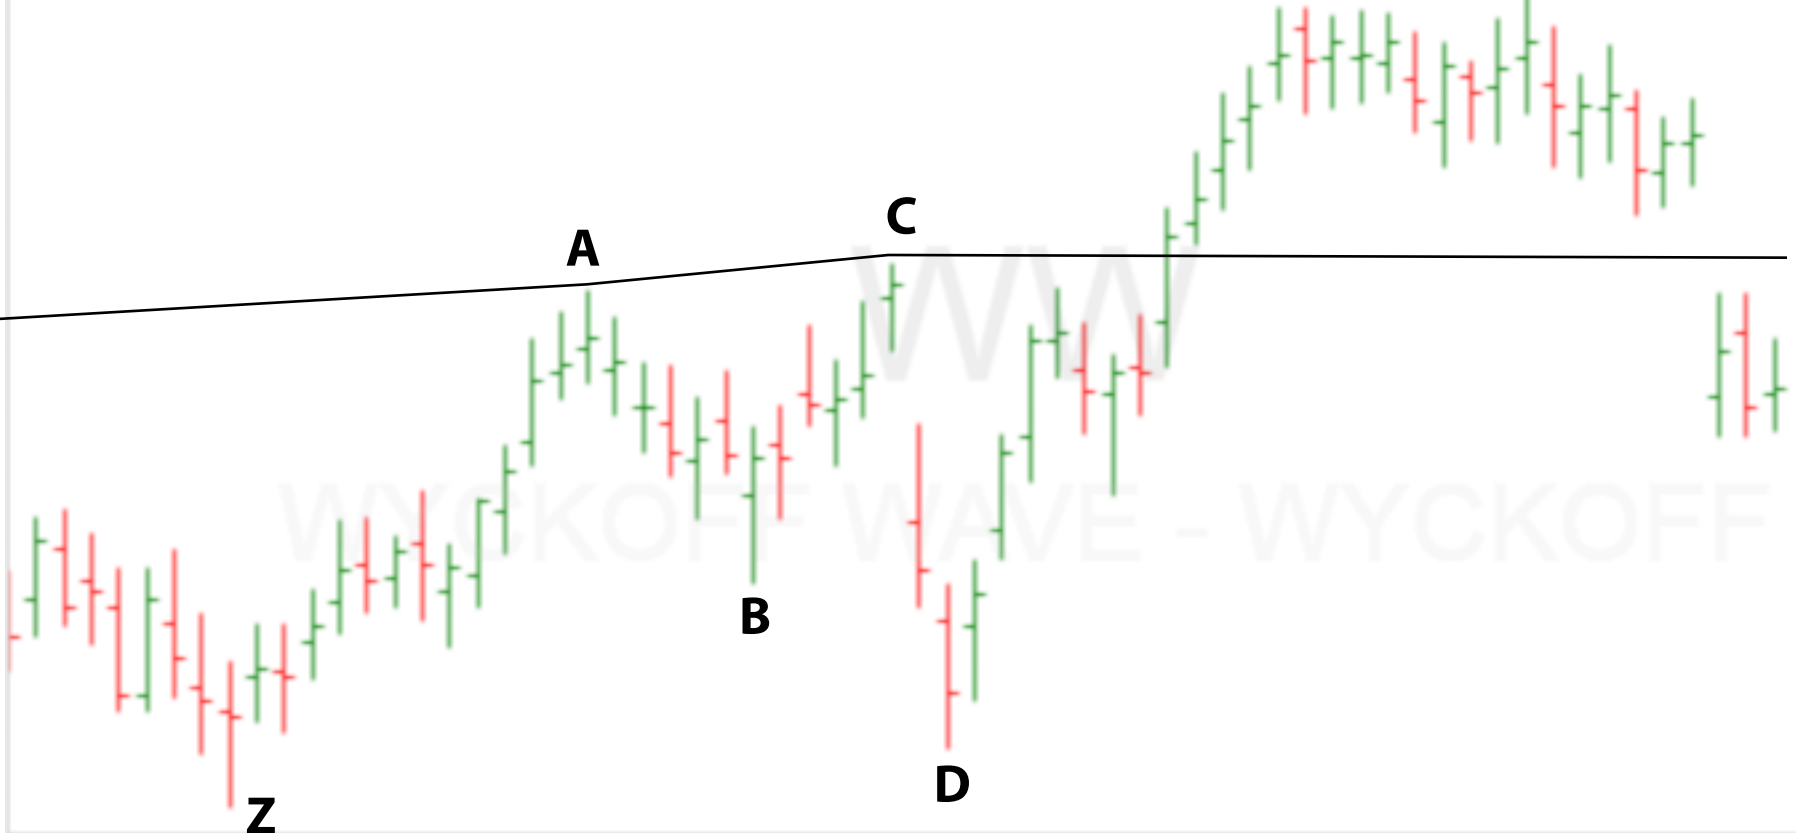

WW Tuesday, August 9, 2016, 4:00:00 O: 41,558.01 H: 41,865.18 L: 41,357.84 C: 41,593.98

43,892.86
 43,543.04
 43,193.22
 42,843.39
 42,493.57
 42,143.75
 41,793.93
41,593.98
 41,444.11
 41,094.29
 40,744.47
 40,394.64
 40,044.82
 39,695.00
 39,345.18

Colored Volume 162,534,295 - x

571,263,301
162,534,295

OP OP: 389,824,202 - x

389,824,202
 136,064,487

FORCE Force: 17,961,684 - x

45,592,759
17,961,684

TEC Technometer: 46.46 - x

53.95
46.46

May 10, 2016 May 31 June 10 June 23 July 7 July 19 August 1

WW Tuesday, August 9, 2016, 4:00:00 O: 41,558.01 H: 41,865.18 L: 41,357.84 C: 41,593.98

August 11, 2015 November 16 February 4, 2016 April 12 May 25 July 13