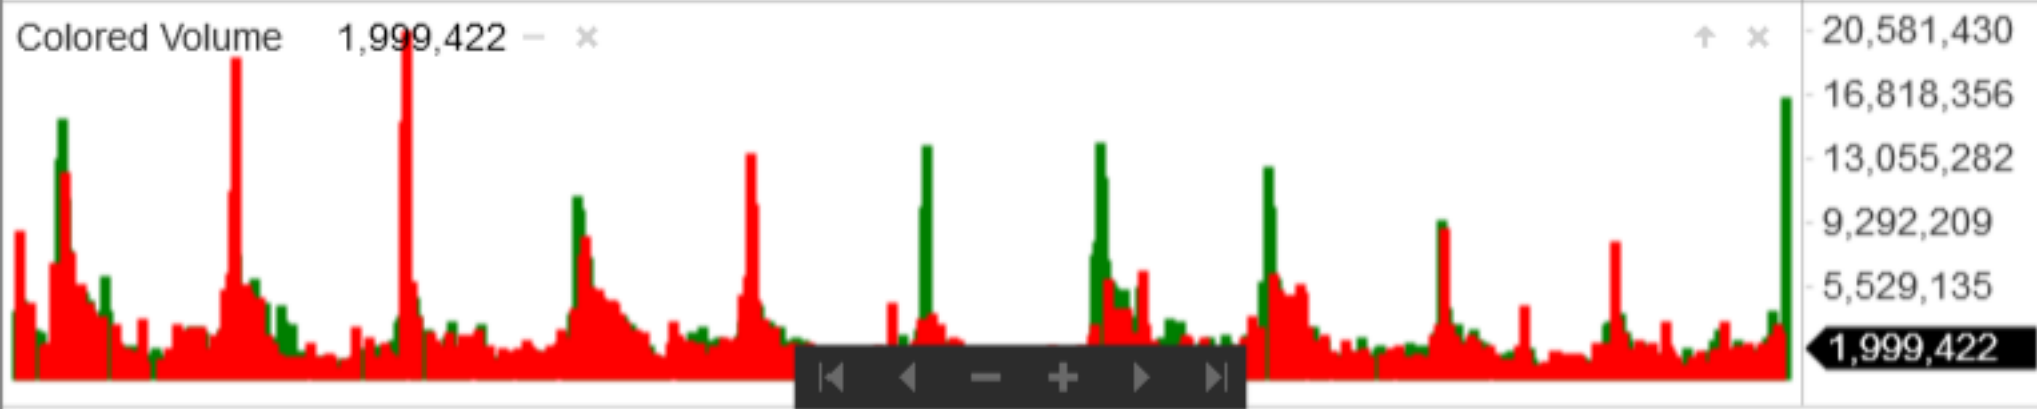

May 11, 2016 June 1 June 13 June 24 July 8 July 20 August 2

WW Wednesday, August 10, 2016, 4:00:00 O: 41,610.19 H: 41,772.04 L: 41,237.90 C: 41,367.15

43,892.86
 42,980.31
 42,067.76
41,367.15
 40,242.66
 39,330.11
 38,417.56
 37,505.01
 36,592.46
 35,679.91
 34,767.36
 33,854.81
 32,942.26

Colored Volume 176,552,425 - x

648,085,454
 300,071,870
176,552,425

OP OP: 1,442,177,774 - x

1,442,177,774
 381,984,179

FORCE Force: 18,276,781 - x

73,271,813
18,276,781

TEC Technometer: 45.74 - x

57.26
45.74

August 11, 2015 November 17 February 5, 2016 April 13 May 26 July 13

Wednesday, July 27, 2016, 14:20:00

Thursday, August 4, 2016, 14:55:00